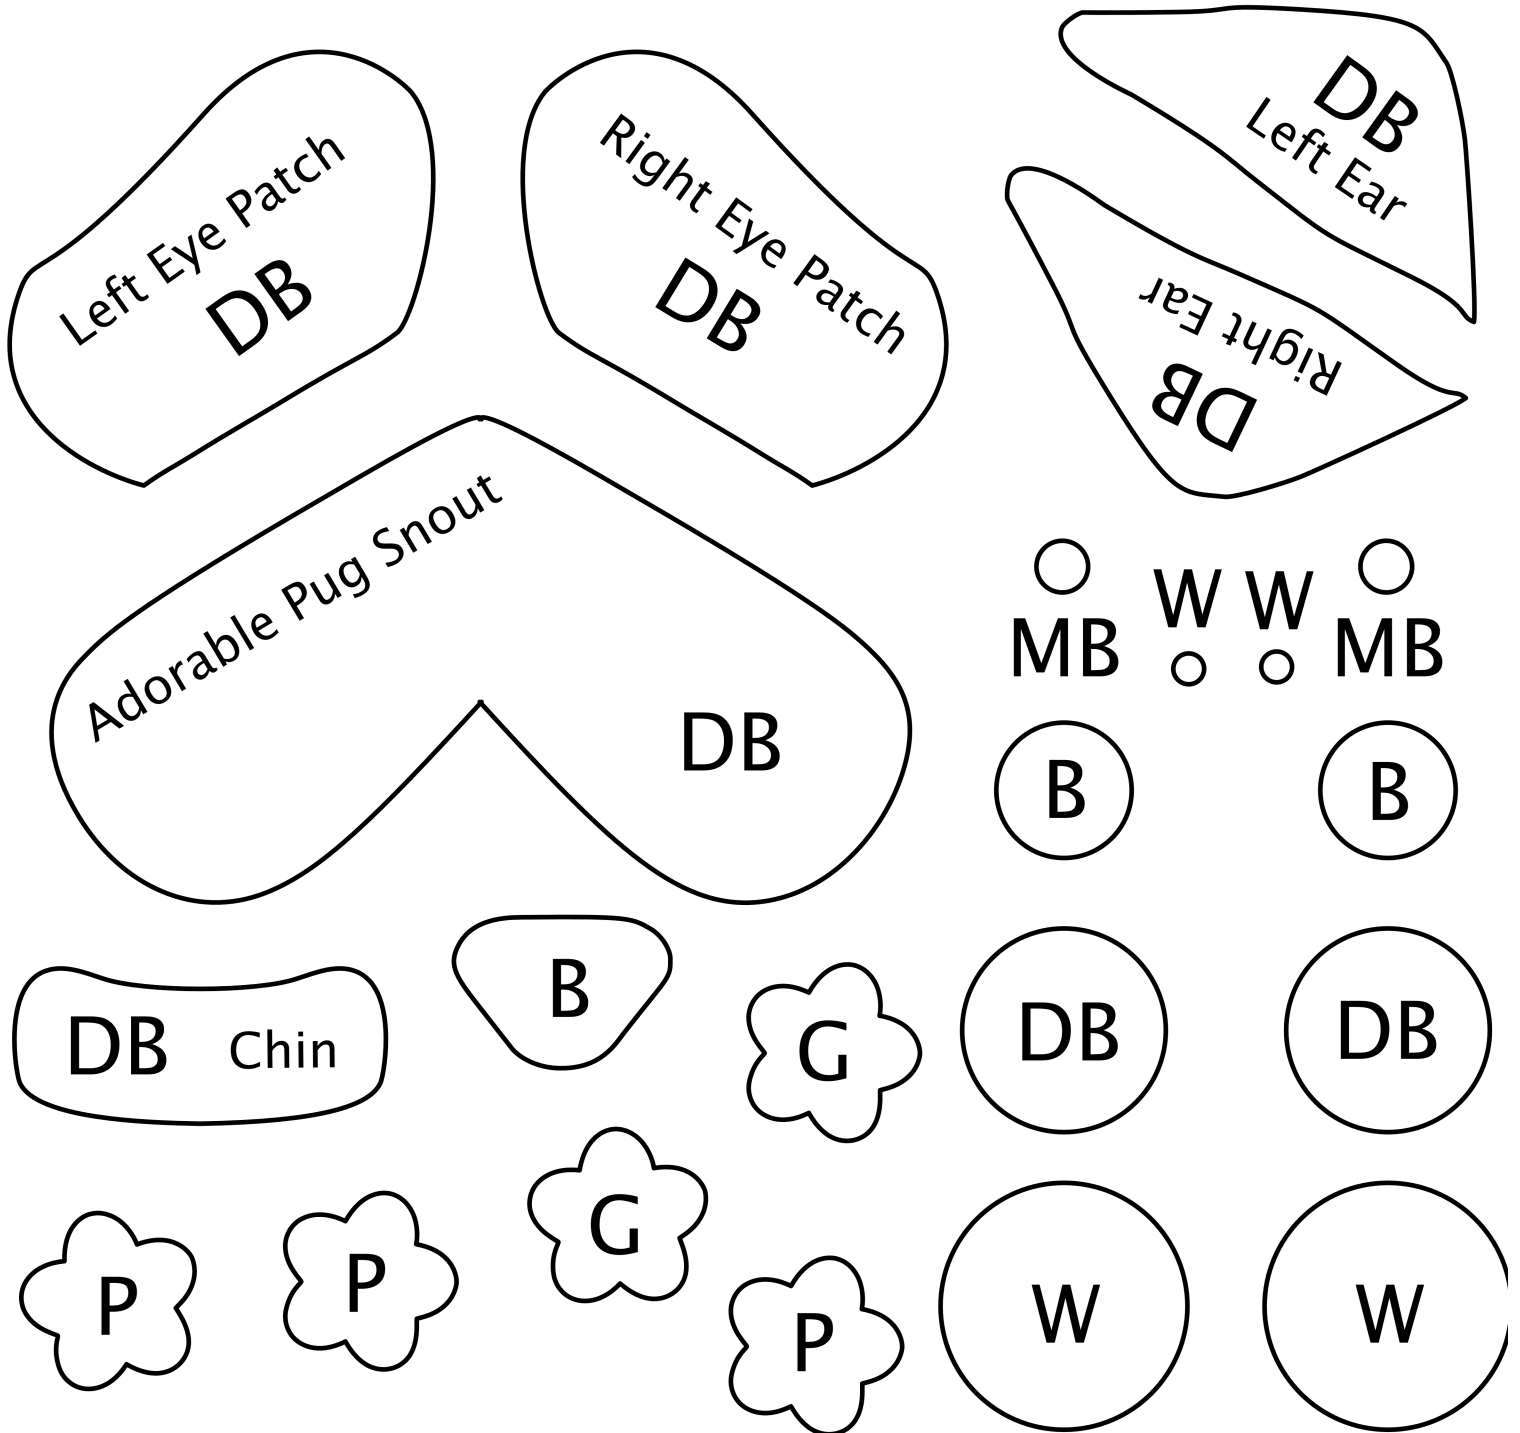

Free Printable Easter Pug Cake Template

kolchakpuggle.com

DB = Dark Brown MB = Medium Brown
LB = Light Brown W = White B = Black P = Pink G = Green

Free Printable Easter Pug Cake Template

kolchakpuggle.com